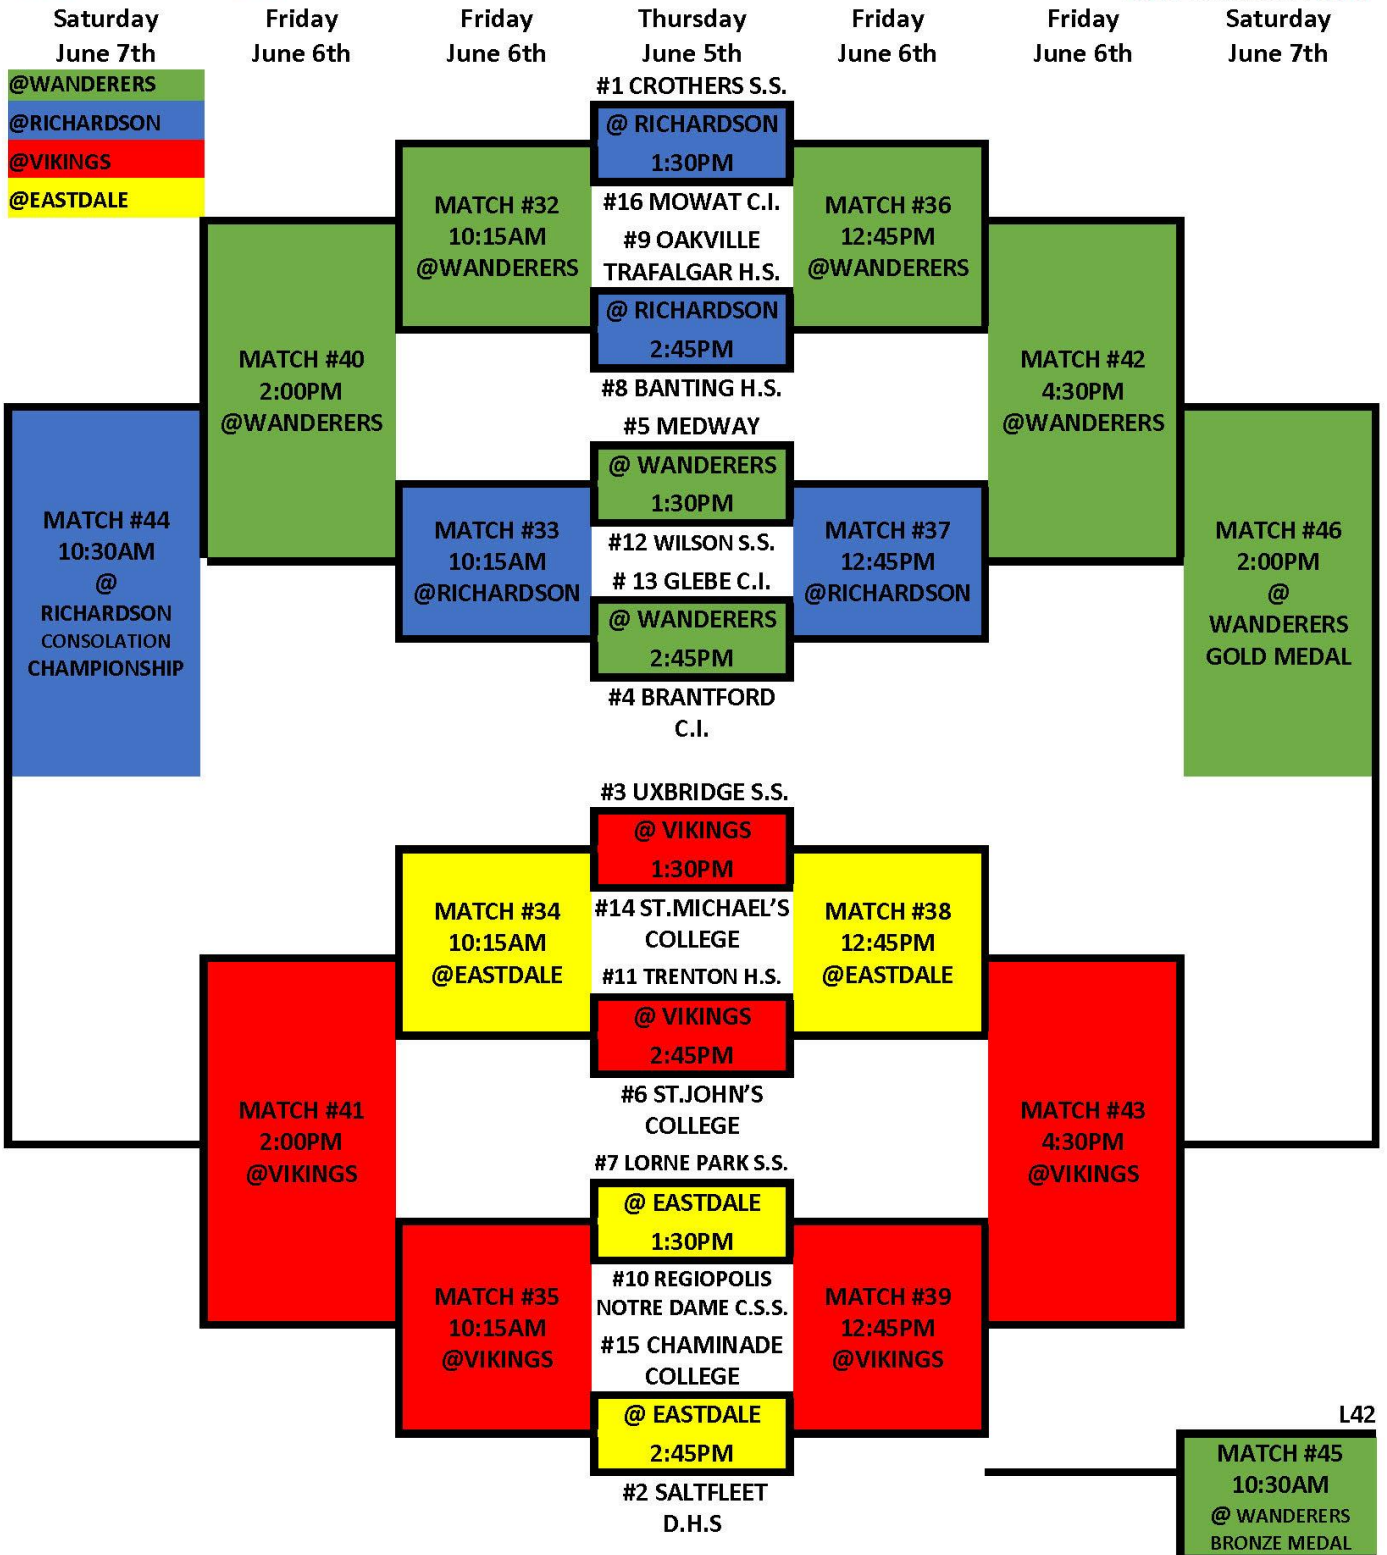

OFSAA BOYS' RUGBY 2014

DRAW: AAA/AAAA

L42

L43